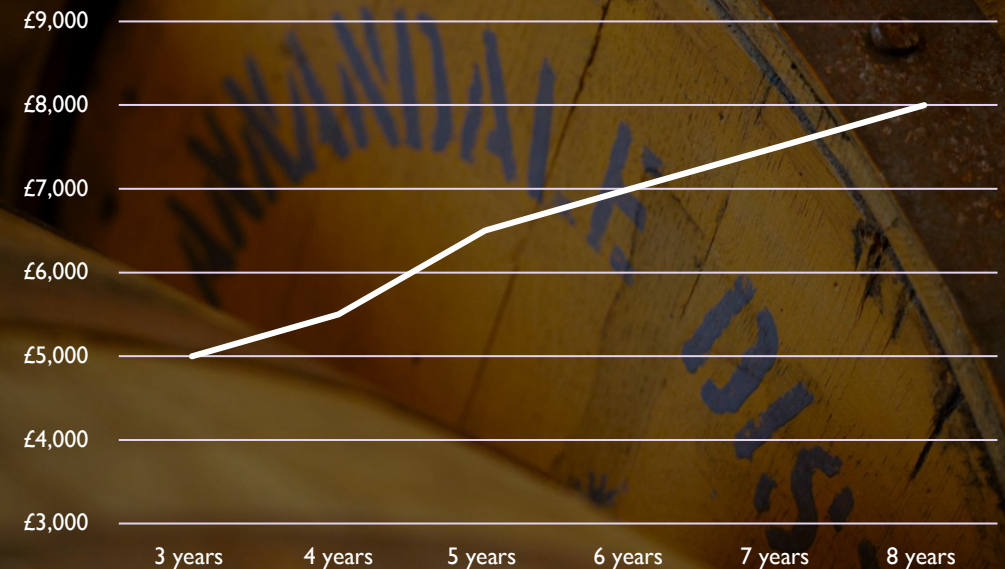

MORE THAN AN EMOTIONAL INVESTMENT

When you buy a cask from Annandale, it's more than just a purchase – it's a personal experience and an emotional investment. You can also be confident that it's even more than that. At Annandale we not only sell freshly filled casks but we also sell our mature spirit by the cask, which increases in value with each passing year.

CASK RETAIL PRICE BY AGE OF SPIRIT
(FRESH FILL BOURBON BARREL)